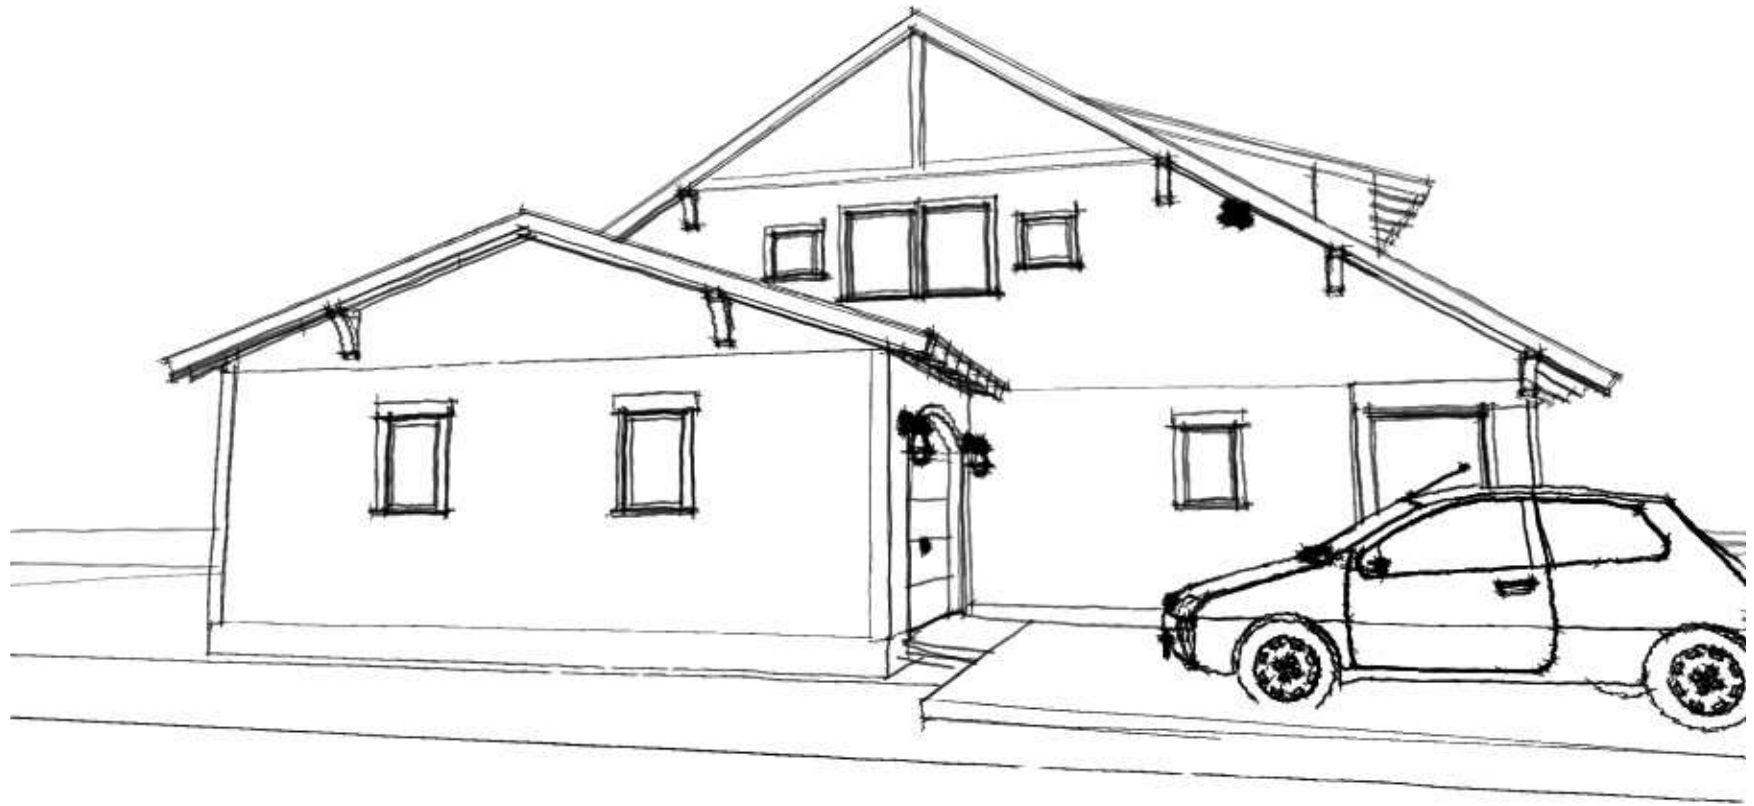

Eco+Plan LLC
Tel: 413.773.7559

08 OCT 2008

Greenfield Residence, Greenfield, MA

EXTERIOR VIEW 3