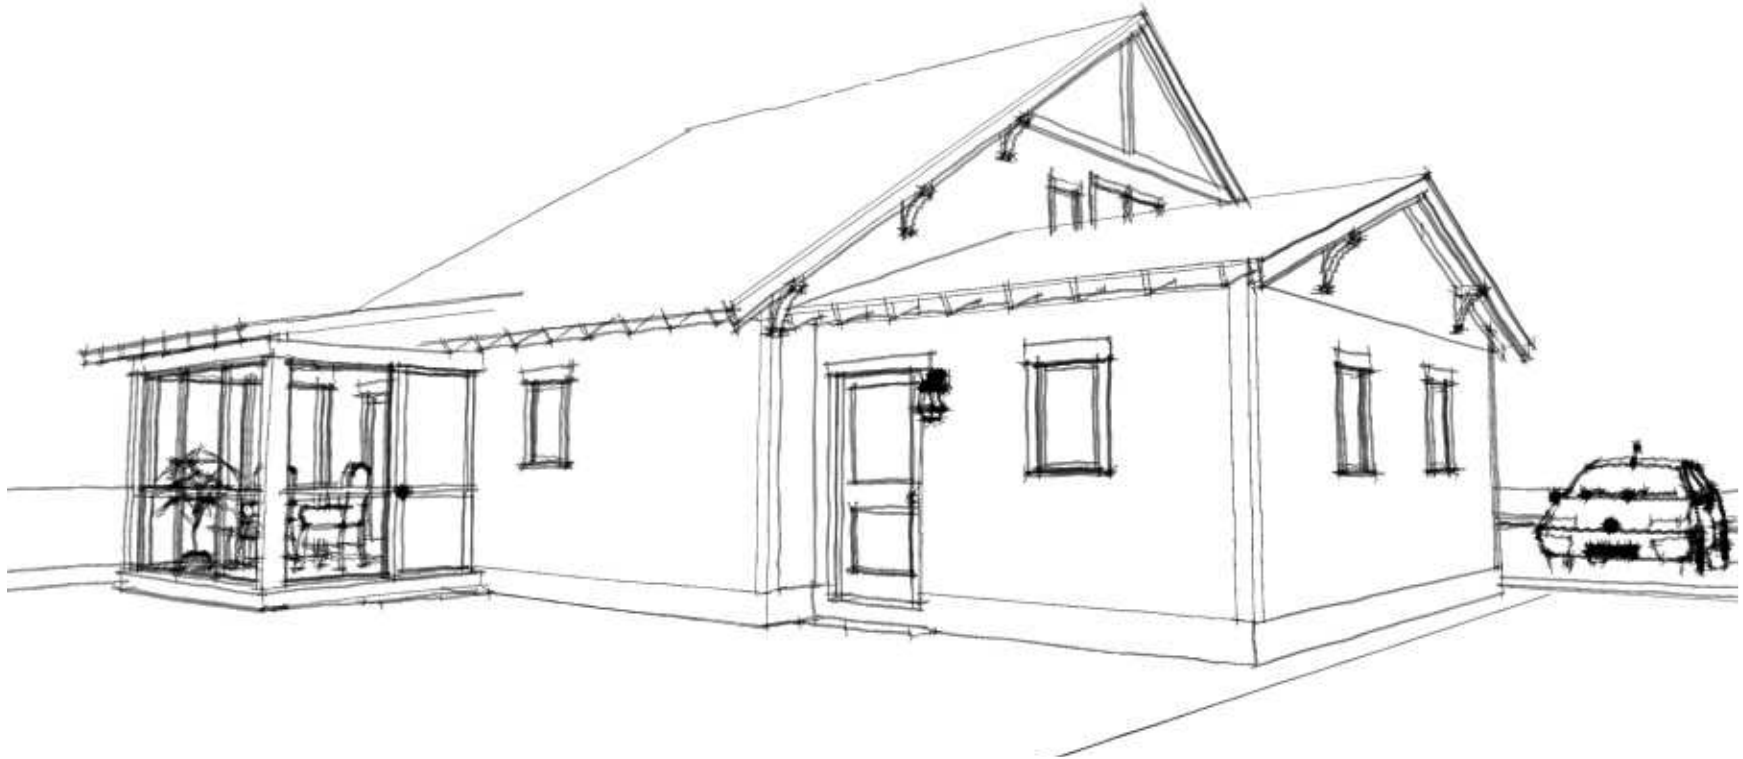

Eco+Plan LLC
Tel: 413.773.7559

08 OCT 2008

Greenfield Residence, Greenfield, MA

EXTERIOR VIEW 4