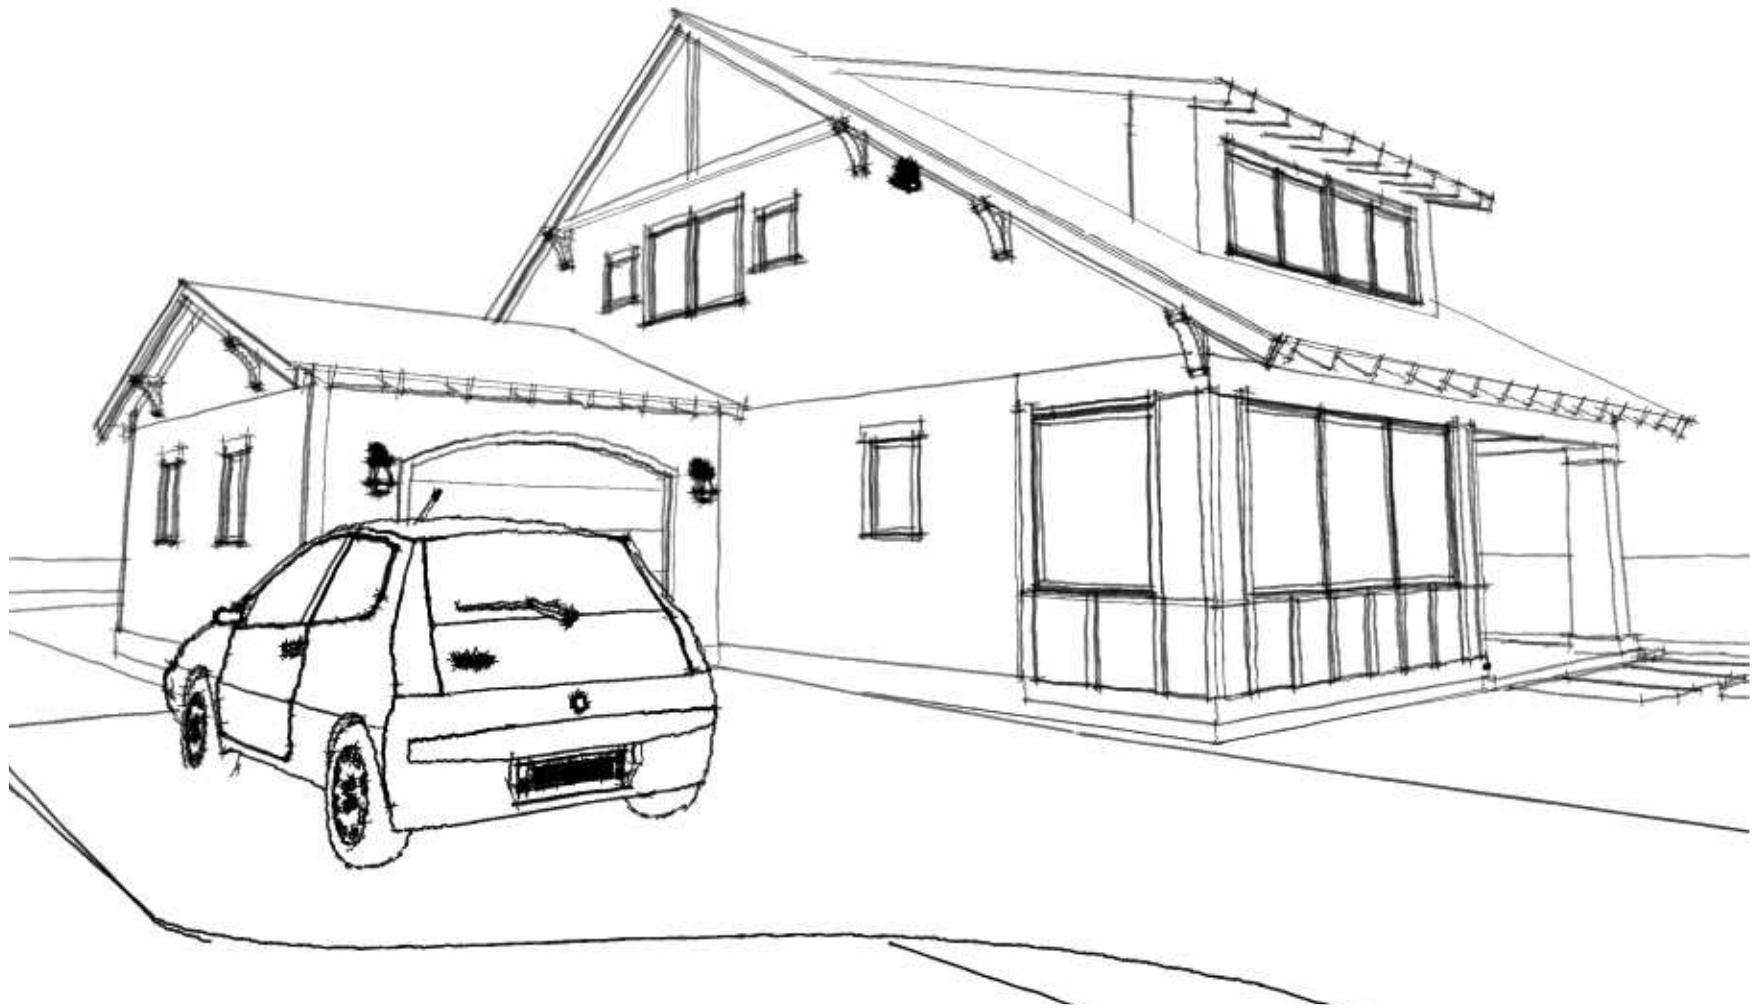

Eco+Plan LLC
 Tel: 413.773.7559

08 OCT 2008
 1/8" = 1'-0"

Greenfield Residence, Greenfield, MA

FIRST FLOOR PLAN

Eco+Plan LLC
Tel: 413.773.7559

08 OCT 2008

Greenfield Residence, Greenfield, MA

EXTERIOR VIEW 1