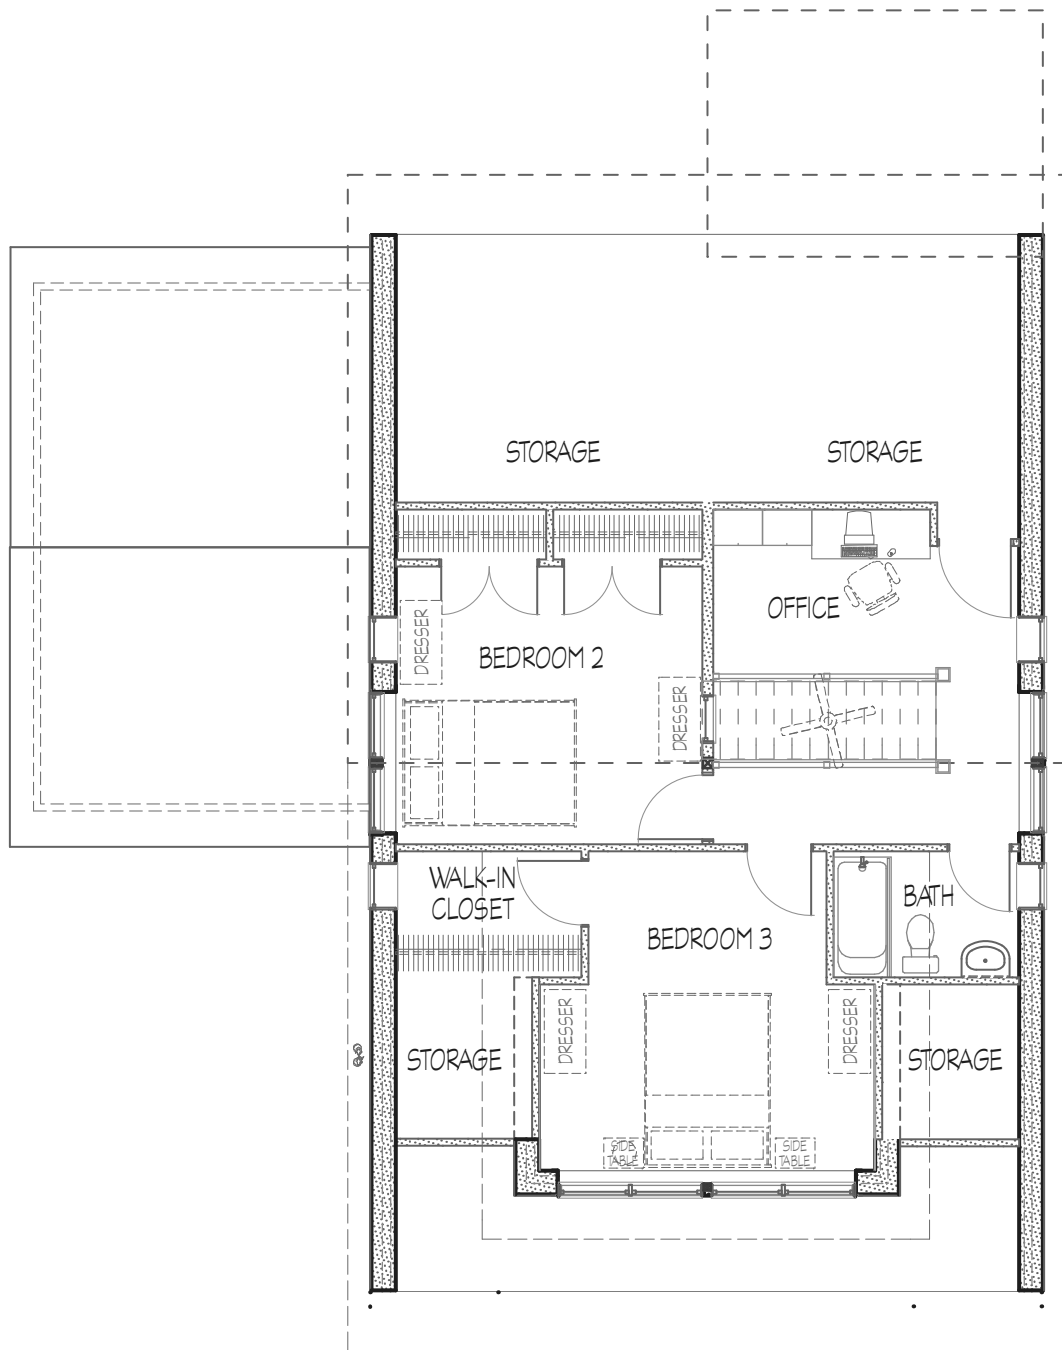

Eco+Plan LLC
 Tel: 413.773.7559

08 OCT 2008
 1/8" = 1'-0"

Greenfield Residence, Greenfield, MA

FIRST FLOOR PLAN

Eco+Plan LLC
Tel: 413.773.7559

08 OCT 2008

Greenfield Residence, Greenfield, MA

EXTERIOR VIEW 1